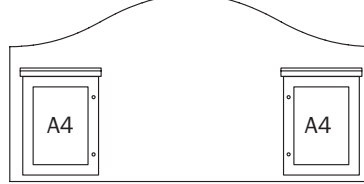

Description: Sign panel with 2 x A4 SmallBoards
Reference: SBDA4/O with toughened glass £772.69
Reference: SBDA4/OP with polycarbonate glazing £788.25
O/a Dimensions: 1400mm wide x 725mm high (525mm to shoulder).

Description: Ball Finial
Reference: BF £49.76
O/a Dimensions: 130mm high