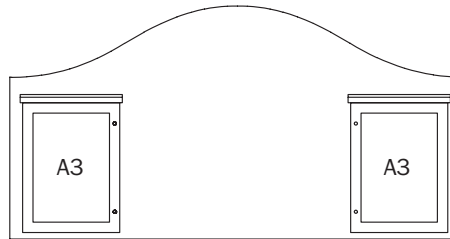

Shown below are details of our standard configurations. However, sign panels can be manufactured to a wide range of custom sizes and shapes. Should you require a combination not illustrated, please contact us to discuss your requirements. We will be pleased to offer guidance and provide written quotations on request.

For more in-depth details of our sign panels and similar sign/display case combinations constructed wholly in aluminium, please see our separate brochure and price list.

Description: Sign panel with A4 SmallBoard
Reference: SBSA4/O with toughened glass £525.86
Reference: SBSA4/OP with polycarbonate glazing £533.64
O/a Dimensions: 1050mm wide x 685mm high, (525mm to shoulder).

Description: Sign panel with 2 x A4 SmallBoards
Reference: SBDA4/O with toughened glass £772.69
Reference: SBDA4/OP with polycarbonate glazing £788.25
O/a Dimensions: 1400mm wide x 725mm high (525mm to shoulder).

Description: Ball Finial 
Reference: BF £49.76
O/a Dimensions: 130mm high

Description: Sign panel with A3 SmallBoard
Reference: SBSA3/O with toughened glass £637.67
Reference: SBSA3/OP with polycarbonate glazing £651.35
O/a Dimensions: 1400mm wide x 825mm high (625mm to shoulder).