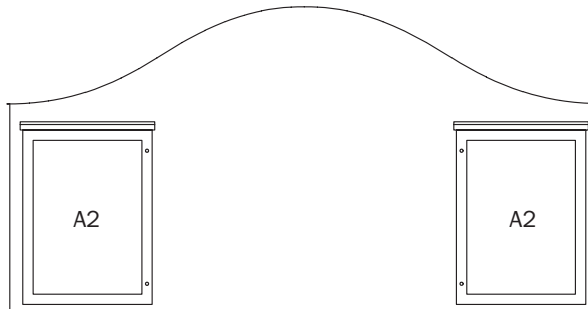

Description: Sign panel with 2 x A4 SmallBoards
Reference: SBDA4/O with toughened glass £772.69
Reference: SBDA4/OP with polycarbonate glazing £788.25
O/a Dimensions: 1400mm wide x 725mm high (525mm to shoulder).

Description: Ball Finial 
Reference: BF £49.76
O/a Dimensions: 130mm high

Description: Sign panel with A3 SmallBoard
Reference: SBSA3/O with toughened glass £637.67
Reference: SBSA3/OP with polycarbonate glazing £651.35
O/a Dimensions: 1400mm wide x 825mm high (625mm to shoulder).

Description: Sign panel with 2 x A3 SmallBoards
Reference: SBDA3/O with toughened glass £924.91
Reference: SBDA3/OP with polycarbonate glazing £952.27
O/a Dimensions: 1750mm wide x 900mm high (625mm to shoulder).

Description: Aluminium Post with plastic end cap
Reference: AP76DP £84.60
O/a Dimensions: 2500mm long x 76mm diam.

Description: Sign panel with A2 SmallBoard
Reference: SBSA2/O with toughened glass £791.47
Reference: SBSA2/OP with polycarbonate glazing £817.85
O/a Dimensions: 1750mm wide x 1075mm high (800mm to shoulder).