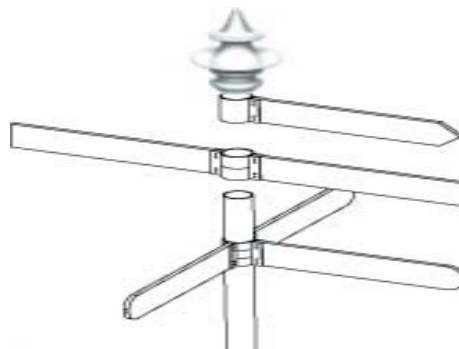

FINGERPOSTS

© Greenbarnes Ltd. 2011

Greenbarnes Ltd.

Unit 7, Barrington Court, Ward Road, Buckingham Road Industrial Estate
Brackley, Northamptonshire, NN13 7LE

T: 01280 701093 F: 01280 702843 E: sales@greenbarnes.co.uk W: www.greenbarnes.co.uk