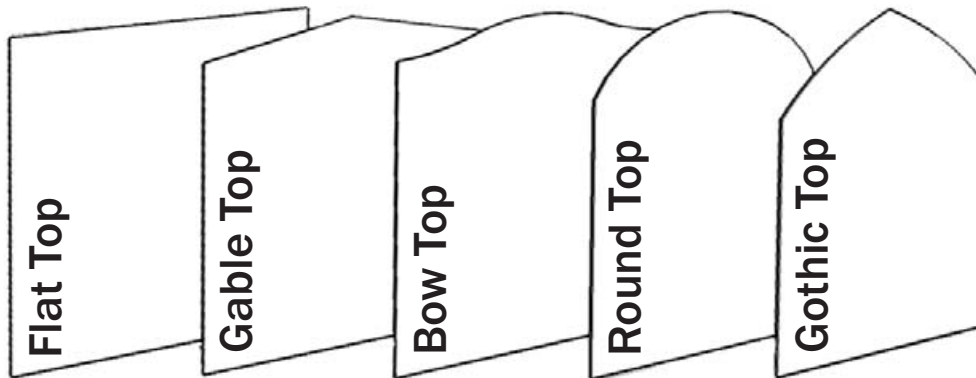

SIGN PANELS