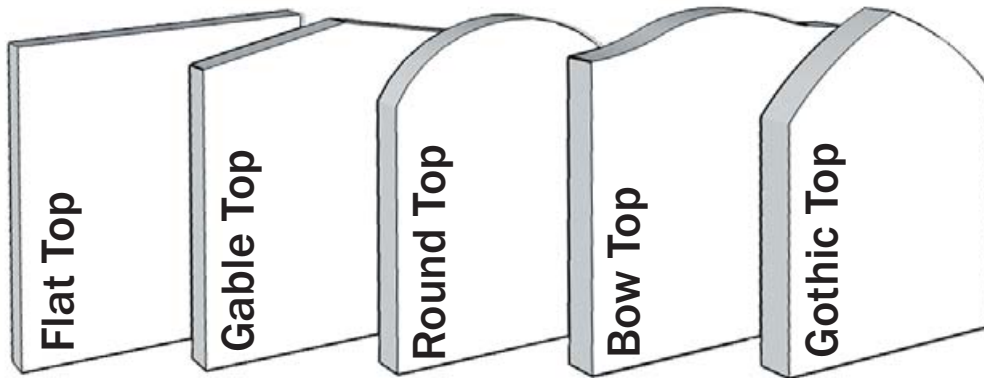

REF **SN1**
P2011

Aluminium Sign Trays, Panels & Fingerposts

Price List

GREENBARNES LTD

ALUMINIUM SIGN TRAYS, FLAT PANELS & FINGERPOSTS

SIGN TRAYS